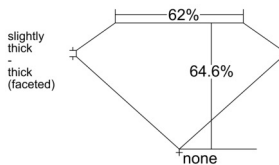

GIA®

FACSIMILE

GIA REPORT 7533737151

Verify this report at GIA.edu

GIA NATURAL DIAMOND DOSSIER®

October 14, 2025
GIA Report Number 7533737151
Shape and Cutting Style ..... Oval Brilliant
Measurements ..... 7.38 x 5.34 x 3.45 mm

GRADING RESULTS

Carat Weight ..... 0.90 carat
Color Grade ..... F
Clarity Grade SI2

ADDITIONAL GRADING INFORMATION

Polish ..... Excellent
Symmetry ..... Very Good
Fluorescence ..... None
Clarity Characteristics ..... Feather
Inscription(s): GIA 7533737151

PROPORTIONS

Profile not to actual proportions

GRADING SCALES

GIA COLOR SCALE		GIA CLARITY SCALE			
COLORLESS	D	VERY VERY SLIGHTLY INCLUDED	FLAWLESS		
	E		INTERNALLY FLAWLESS		
	F	VERY SLIGHTLY INCLUDED	VVS₁		
	G		VVS₂		
	H		VS₁		
	NEAR COLORLESS	I	SLIGHTLY INCLUDED	VS₂	
		J		SI₁	
		FAINT	K	INCLUDED	SI₂
			L		I₁
			M		I₂
VERT LIGHT	N	LIGHT	I₃		
	O				
	P				
	Q				
	R